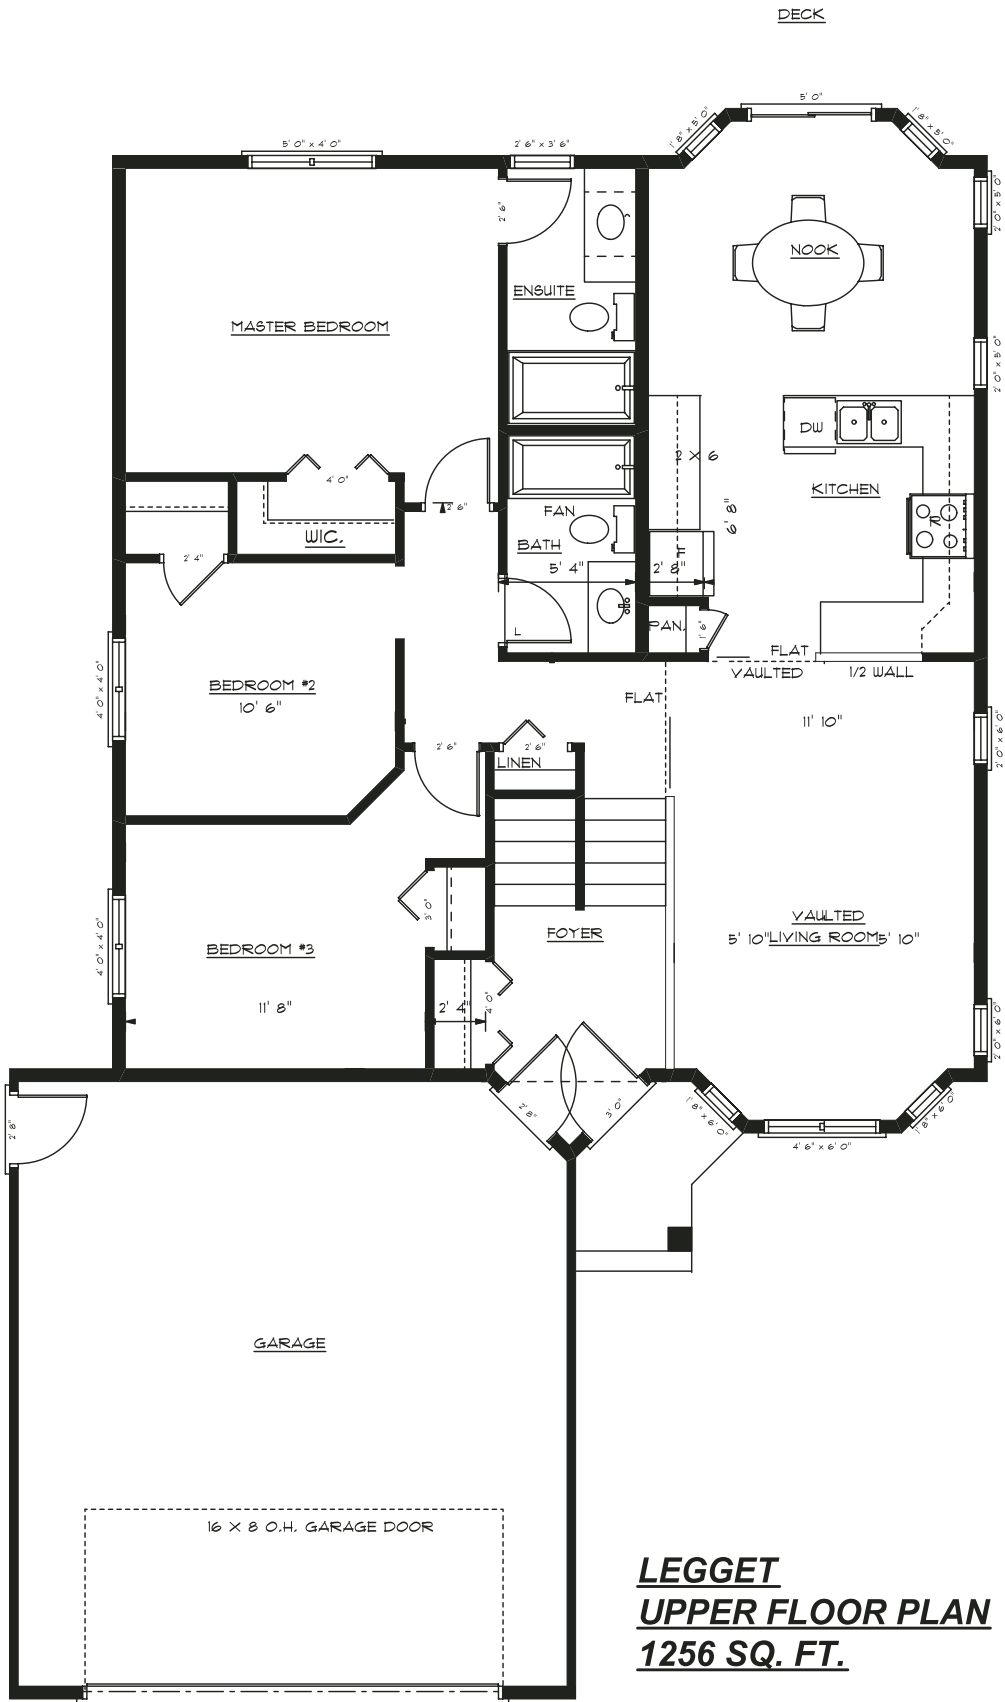

The Legett

1256 sq. ft.

sedgewood
HOMES

The Leggett

1256 sq. ft.

Architecturally controlled neighbourhood
Front landscaping & driveway

FOR MORE INFORMATION CALL:

Sutton[®]

Sutton Group - Cold Lake

1-888-594-5441

LEGGET
UPPER FLOOR PLAN
1256 SQ. FT.

Plans are subject to change without notice.