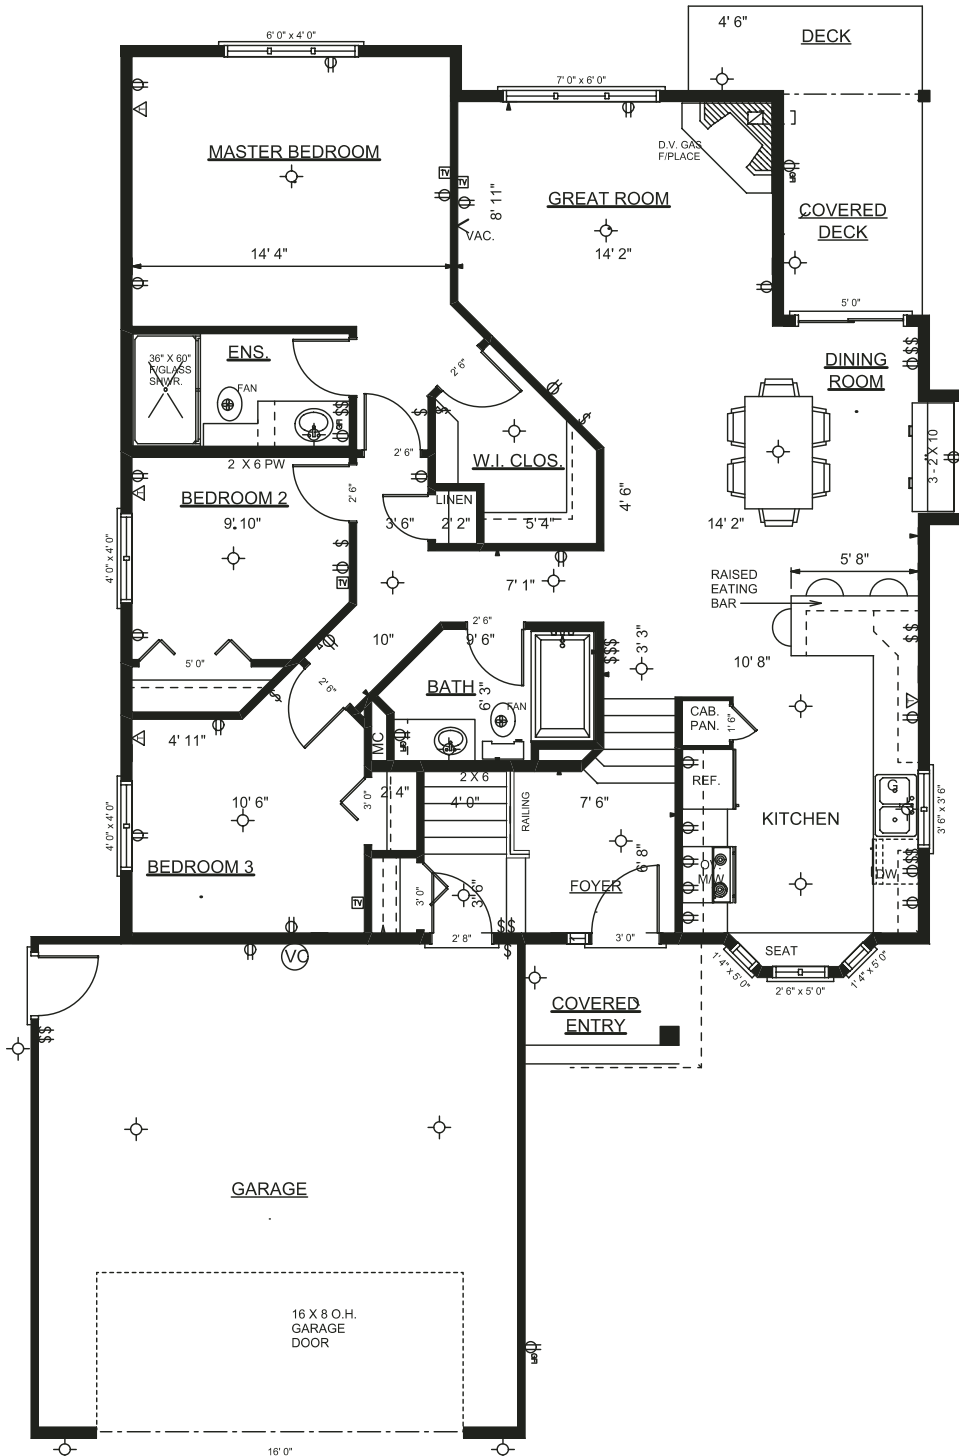

The Lavallee

1346 sq. ft.

sedgewood
HOMES

The Lavallee

1346 sq. ft.

UPPER FLOOR PLAN
1346 SQ. FT.

Architecturally controlled neighbourhood
Front landscaping & driveway

FOR MORE INFORMATION CALL: